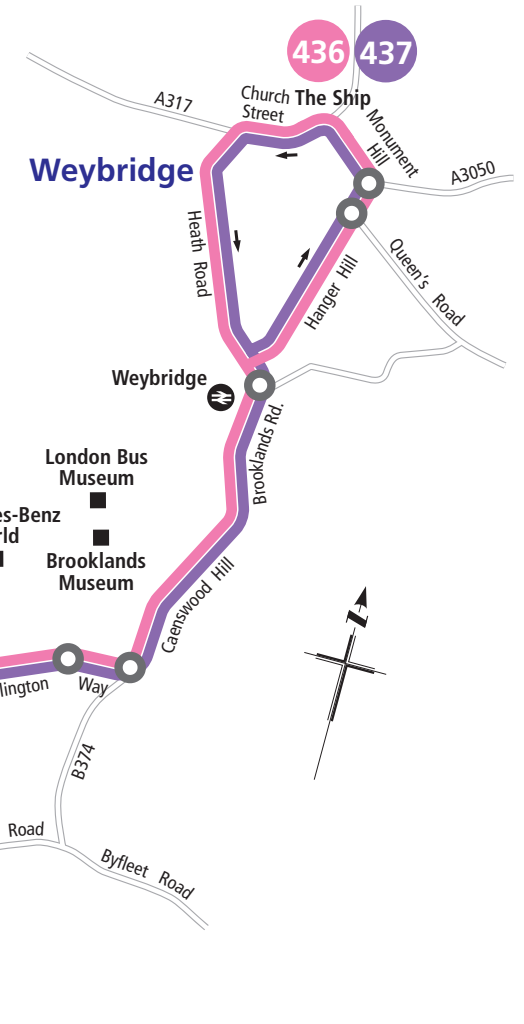

436 437

Woking to Weybridge via West Byfleet

Key

- ARRIVA route 436
- ARRIVA route 437
- Occasional service
- Terminus Point
- ← Buses run in direction of arrow
-  Railway station

© Copyright FWT 3.7.15 www.fwt.co.uk

Mercedes-Benz World at Brooklands