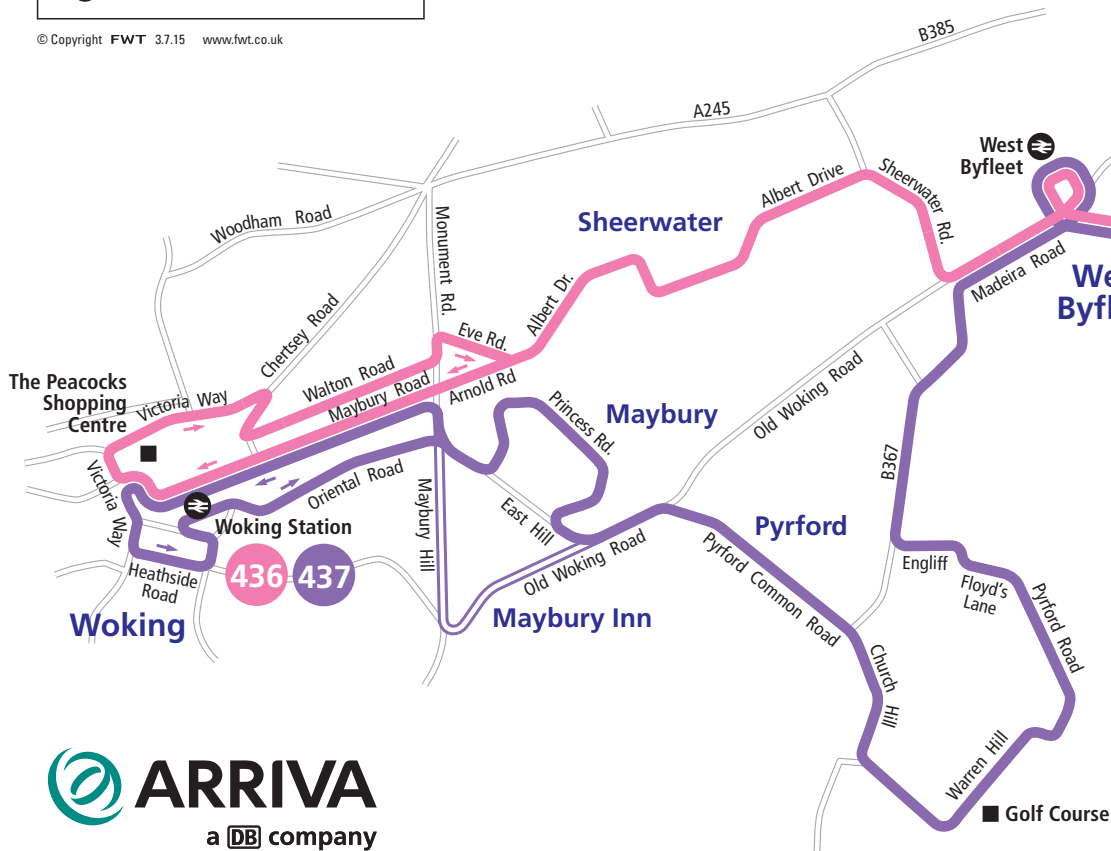

436 437

Woking to Weybridge via West Byfleet

Key

- ARRIVA route 436
- ARRIVA route 437
- Occasional service
- Terminus Point
- ← Buses run in direction of arrow
-  Railway station

© Copyright FWT 3.7.15 www.fwt.co.uk

Arriva working in partnership with Mercedes-Benz World at Brooklands

FWT PDF PROOF
 Proof Number: 1
 Date: 3rd July 2015
 Job Number: 51575

NOTE: this PDF is provided as a proof and is not suitable for lithographic printing; we cannot accept liability for its use other than for checking purposes.

Mercedes-Benz World at Brooklands